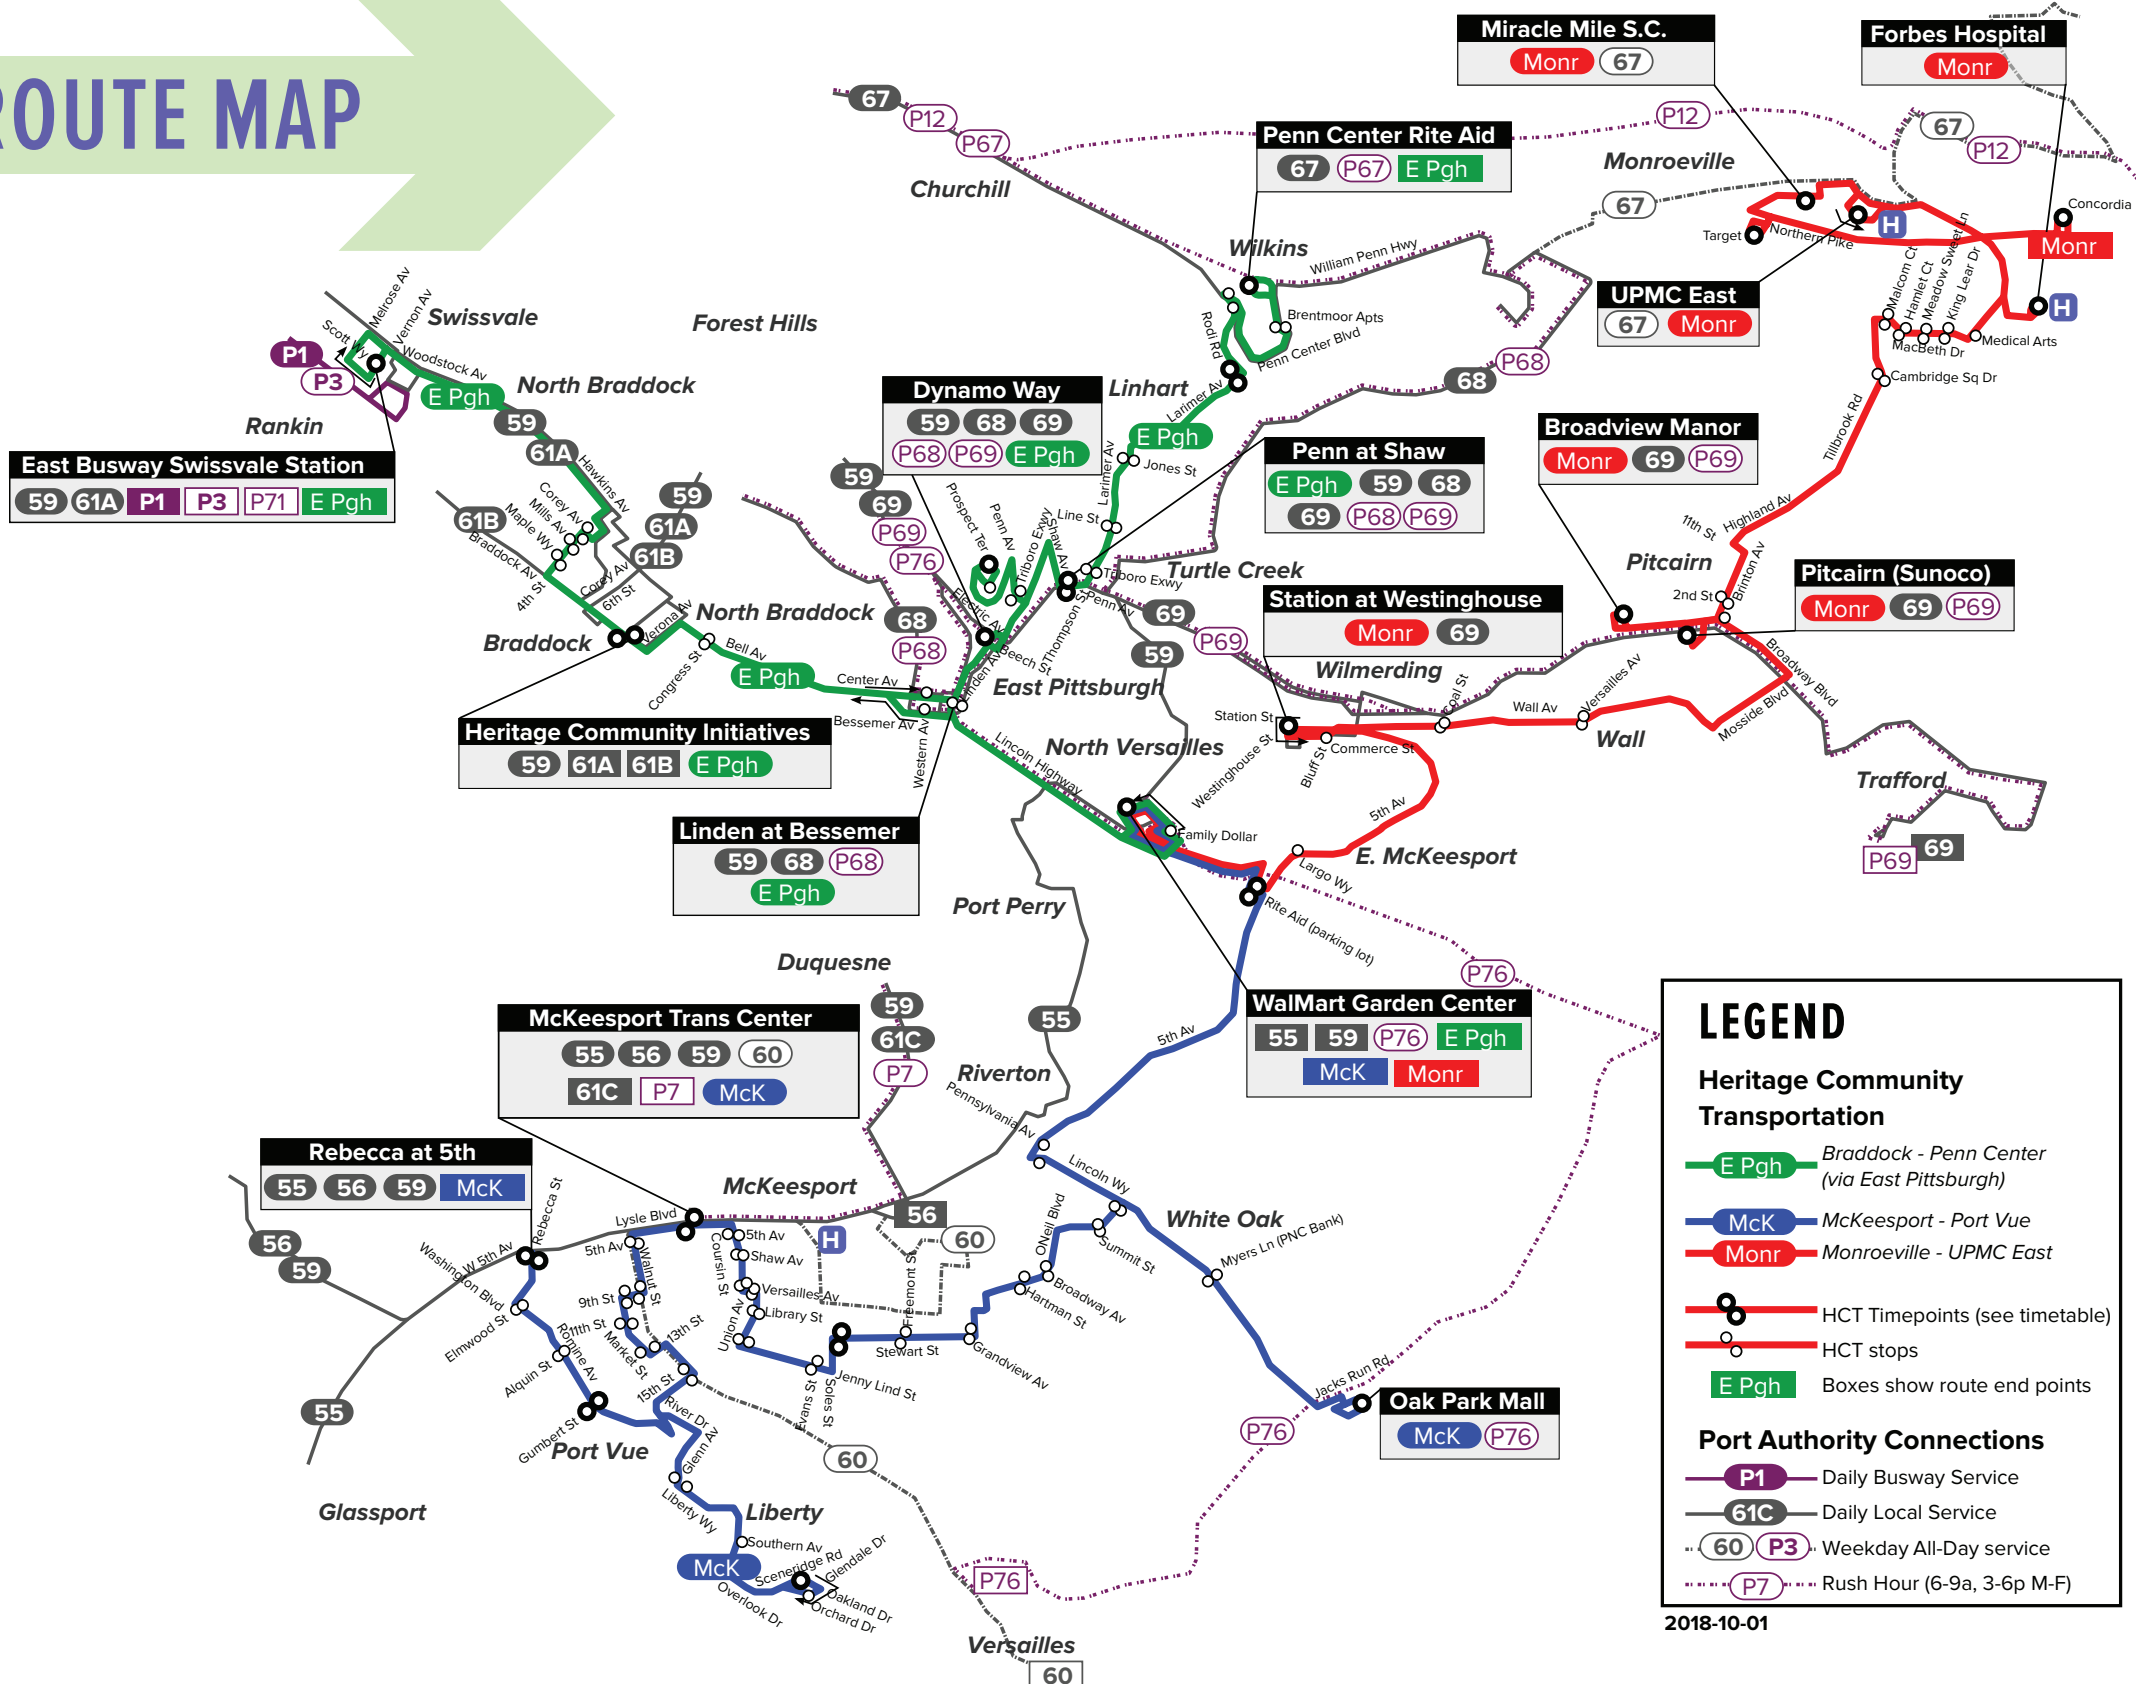

EAST PITTSBURGH ROUTE

Monday-Friday 5:35am - 10:18pm
 Saturday 7:33am - 7:38pm
 Sunday No Service

HOURS OF OPERATION

MCKEESPORT ROUTE
 Monday-Friday 5:15am-10:57pm
 Saturday 6:50am - 7:02pm
 Sunday No Service

EFFECTIVE 10/1/2018

ROUTE MAP

LEGEND

Heritage Community Transportation

- E Pgh** - Braddock - Penn Center (via East Pittsburgh)
- Mck** - McKeesport - Port Vue
- Monr** - Monroeville - UPMC East
- HCT Timepoints** (see timetable)
- HCT stops**
- Boxes** show route end points

Port Authority Connections

- P1** - Daily Busway Service
- 61C** - Daily Local Service
- 60 P3** - Weekday All-Day service
- P7** - Rush Hour (6-9a, 3-6p M-F)

2018-10-01

SCHEDULE

EAST PITTSBURGH ROUTE – WEEKDAY SWISSVALE STATION → PENN CENTER

Swissvale Station	820 Braddock Ave	WalMart	Dynamo Way	Prospect Terrace	Penn and Shaw	Larimer and Rodi	Penn Center
			5:35 AM	5:42 AM	5:48 AM	5:53 AM	5:58 AM
7:00 AM	7:15 AM	7:23 AM	7:32 AM	7:39 AM	7:45 AM	7:50 AM	7:55 AM
9:27 AM	9:42 AM	9:50 AM	9:59 AM	10:06 AM	10:12 AM	10:17 AM	10:22 AM
11:24 AM	11:39 AM	11:47 AM	11:56 AM	12:03 PM	12:09 PM	12:14 PM	12:19 PM
1:21 PM	1:36 PM	1:44 PM	1:53 PM	2:00 PM	2:06 PM	2:11 PM	2:16 PM
3:18 PM	3:33 PM	3:41 PM	3:50 PM	3:57 PM	4:03 PM	4:08 PM	4:13 PM
5:45 PM	6:00 PM	6:08 PM	6:17 PM	6:24 PM	6:30 PM	6:35 PM	6:40 PM
7:42 PM	7:57 PM	8:05 PM	8:14 PM	8:21 PM	8:27 PM	8:32 PM	8:37 PM
9:39 PM	9:54 PM	10:02 PM	10:11 PM	10:18 PM			