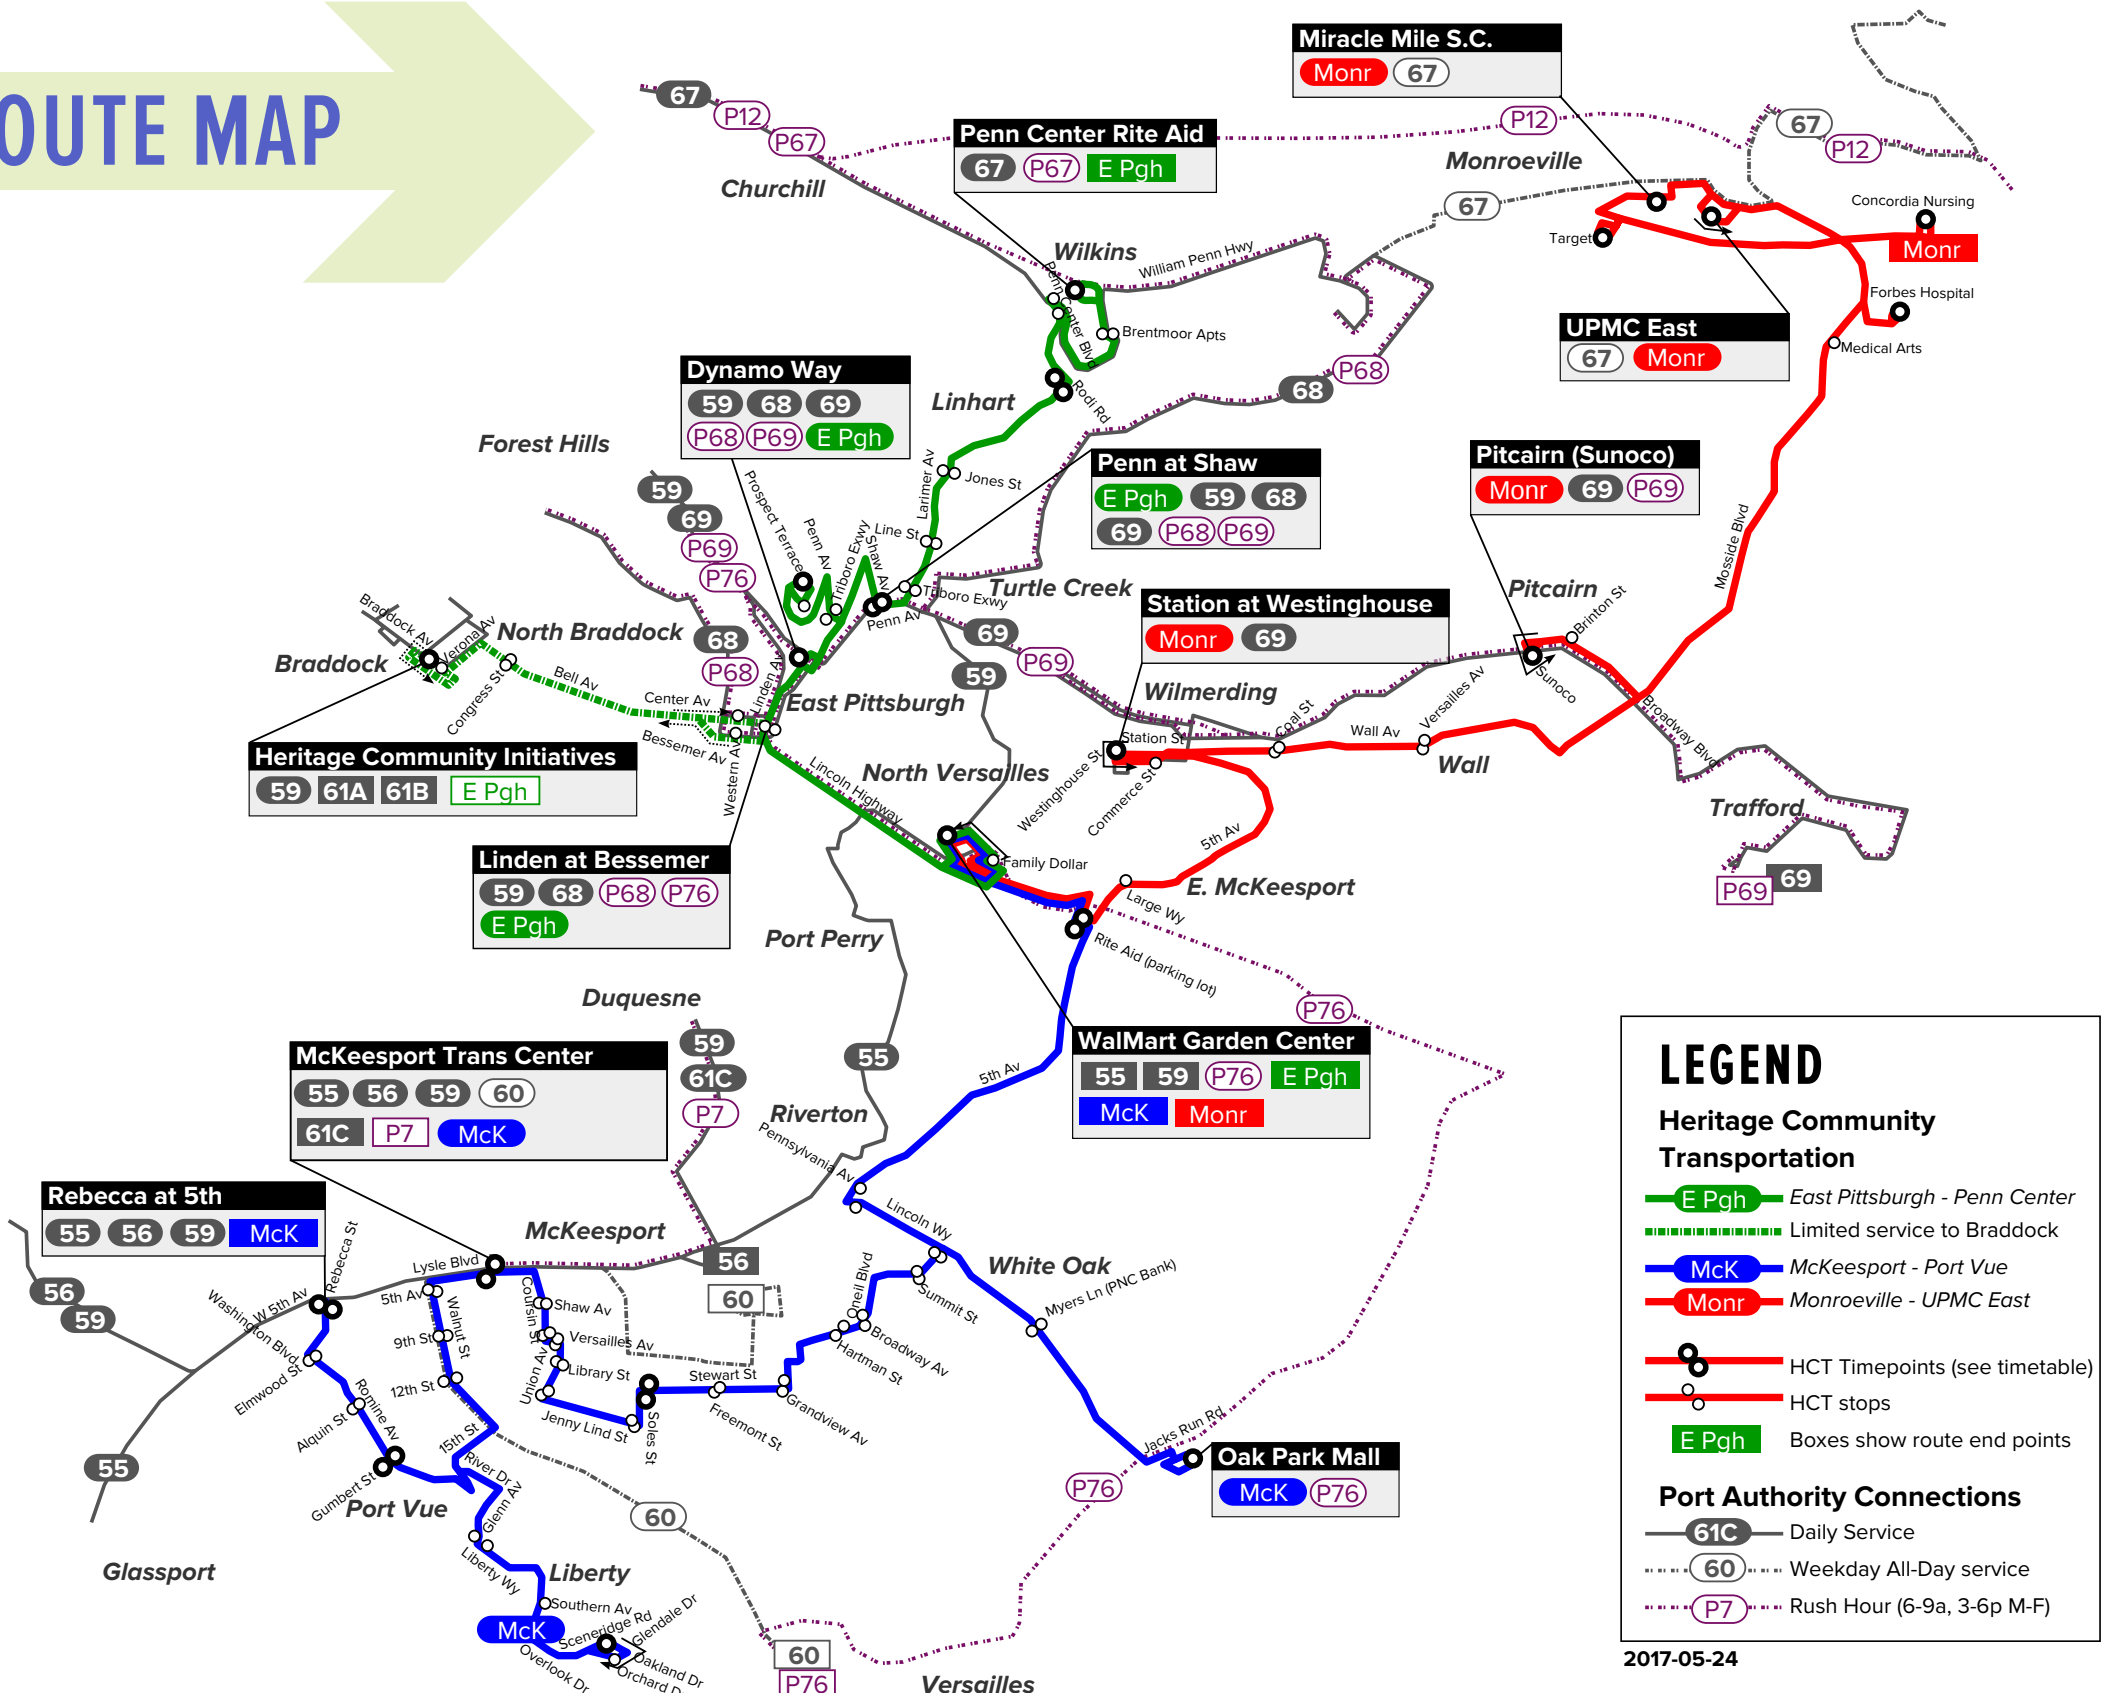

SERVING:

- Braddock
- East McKeesport
- East Pittsburgh
- Liberty
- McKeesport
- Monroeville
- North Braddock
- North Versailles
- Pitcairn
- Port Vue
- Turtle Creek
- Wall
- White Oak
- Wilmerding
- Wilson

EAST PITTSBURGH ROUTE:

Monday-Friday 5:35am - 10:15pm
 Saturday 7:33am - 7:52pm
 Sunday No Service

HOURS OF OPERATION:

MCKEESPORT ROUTE:

Monday-Friday 5:15am-10:57pm
 Saturday 6:50am - 7:02pm
 Sunday No Service

ROUTE MAP

LEGEND

Heritage Community Transportation

- E Pgh East Pittsburgh - Penn Center
- - - Limited service to Braddock
- Mck McKeesport - Port Vue
- Monr Monroeville - UPMC East
- HCT Timepoints (see timetable)
- HCT stops
- Boxes show route end points

Port Authority Connections

- 61C Daily Service
- 60 Weekday All-Day service
- P7 Rush Hour (6-9a, 3-6p M-F)

2017-05-24

SCHEDULE

EAST PITTSBURGH ROUTE – WEEKDAY NORTH VERSAILLES WALMART → EAST PITTSBURGH

WalMart Garden Cntr	820 Braddock Avenue	WalMart Garden Cntr	Dynamo Way	Prospect Playground	Shaw @ Penn Ave	Larimer @ Rodi Rd	Penn Center
			5:35 AM	5:42 AM	5:48 AM	5:53 AM	5:58 AM
			6:25 AM	6:32 AM	6:38 AM	6:43 AM	6:48 AM
		7:25 AM	7:33 AM	7:40 AM	7:46 AM	7:51 AM	7:56 AM
8:55 AM	9:07 AM	9:15 AM	9:23 AM	9:30 AM	9:36 AM	9:41 AM	9:46 AM
		10:55 AM	11:03 AM	11:10 AM	11:16 AM	11:21 AM	11:26 AM
12:25 PM	12:37 PM	12:45 PM	12:53 PM	1:00 PM	1:06 PM	1:11 PM	1:16 PM
		1:55 PM	2:03 PM	2:10 PM	2:16 PM	2:21 PM	2:26 PM
3:25 PM	3:37 PM	3:45 PM	3:53 PM	4:00 PM	4:06 PM	4:11 PM	4:16 PM
		4:55 PM	5:03 PM	5:10 PM	5:16 PM	5:21 PM	5:26 PM
		6:35 PM	6:43 PM	6:50 PM	6:56 PM	7:01 PM	7:06 PM
		7:45 PM	7:53 PM	8:00 PM	8:06 PM	8:11 PM	8:16 PM
		8:55 PM	9:03 PM	9:10 PM	9:16 PM	9:21 PM	9:26 PM
		10:00 PM	10:08 PM	10:15 PM			