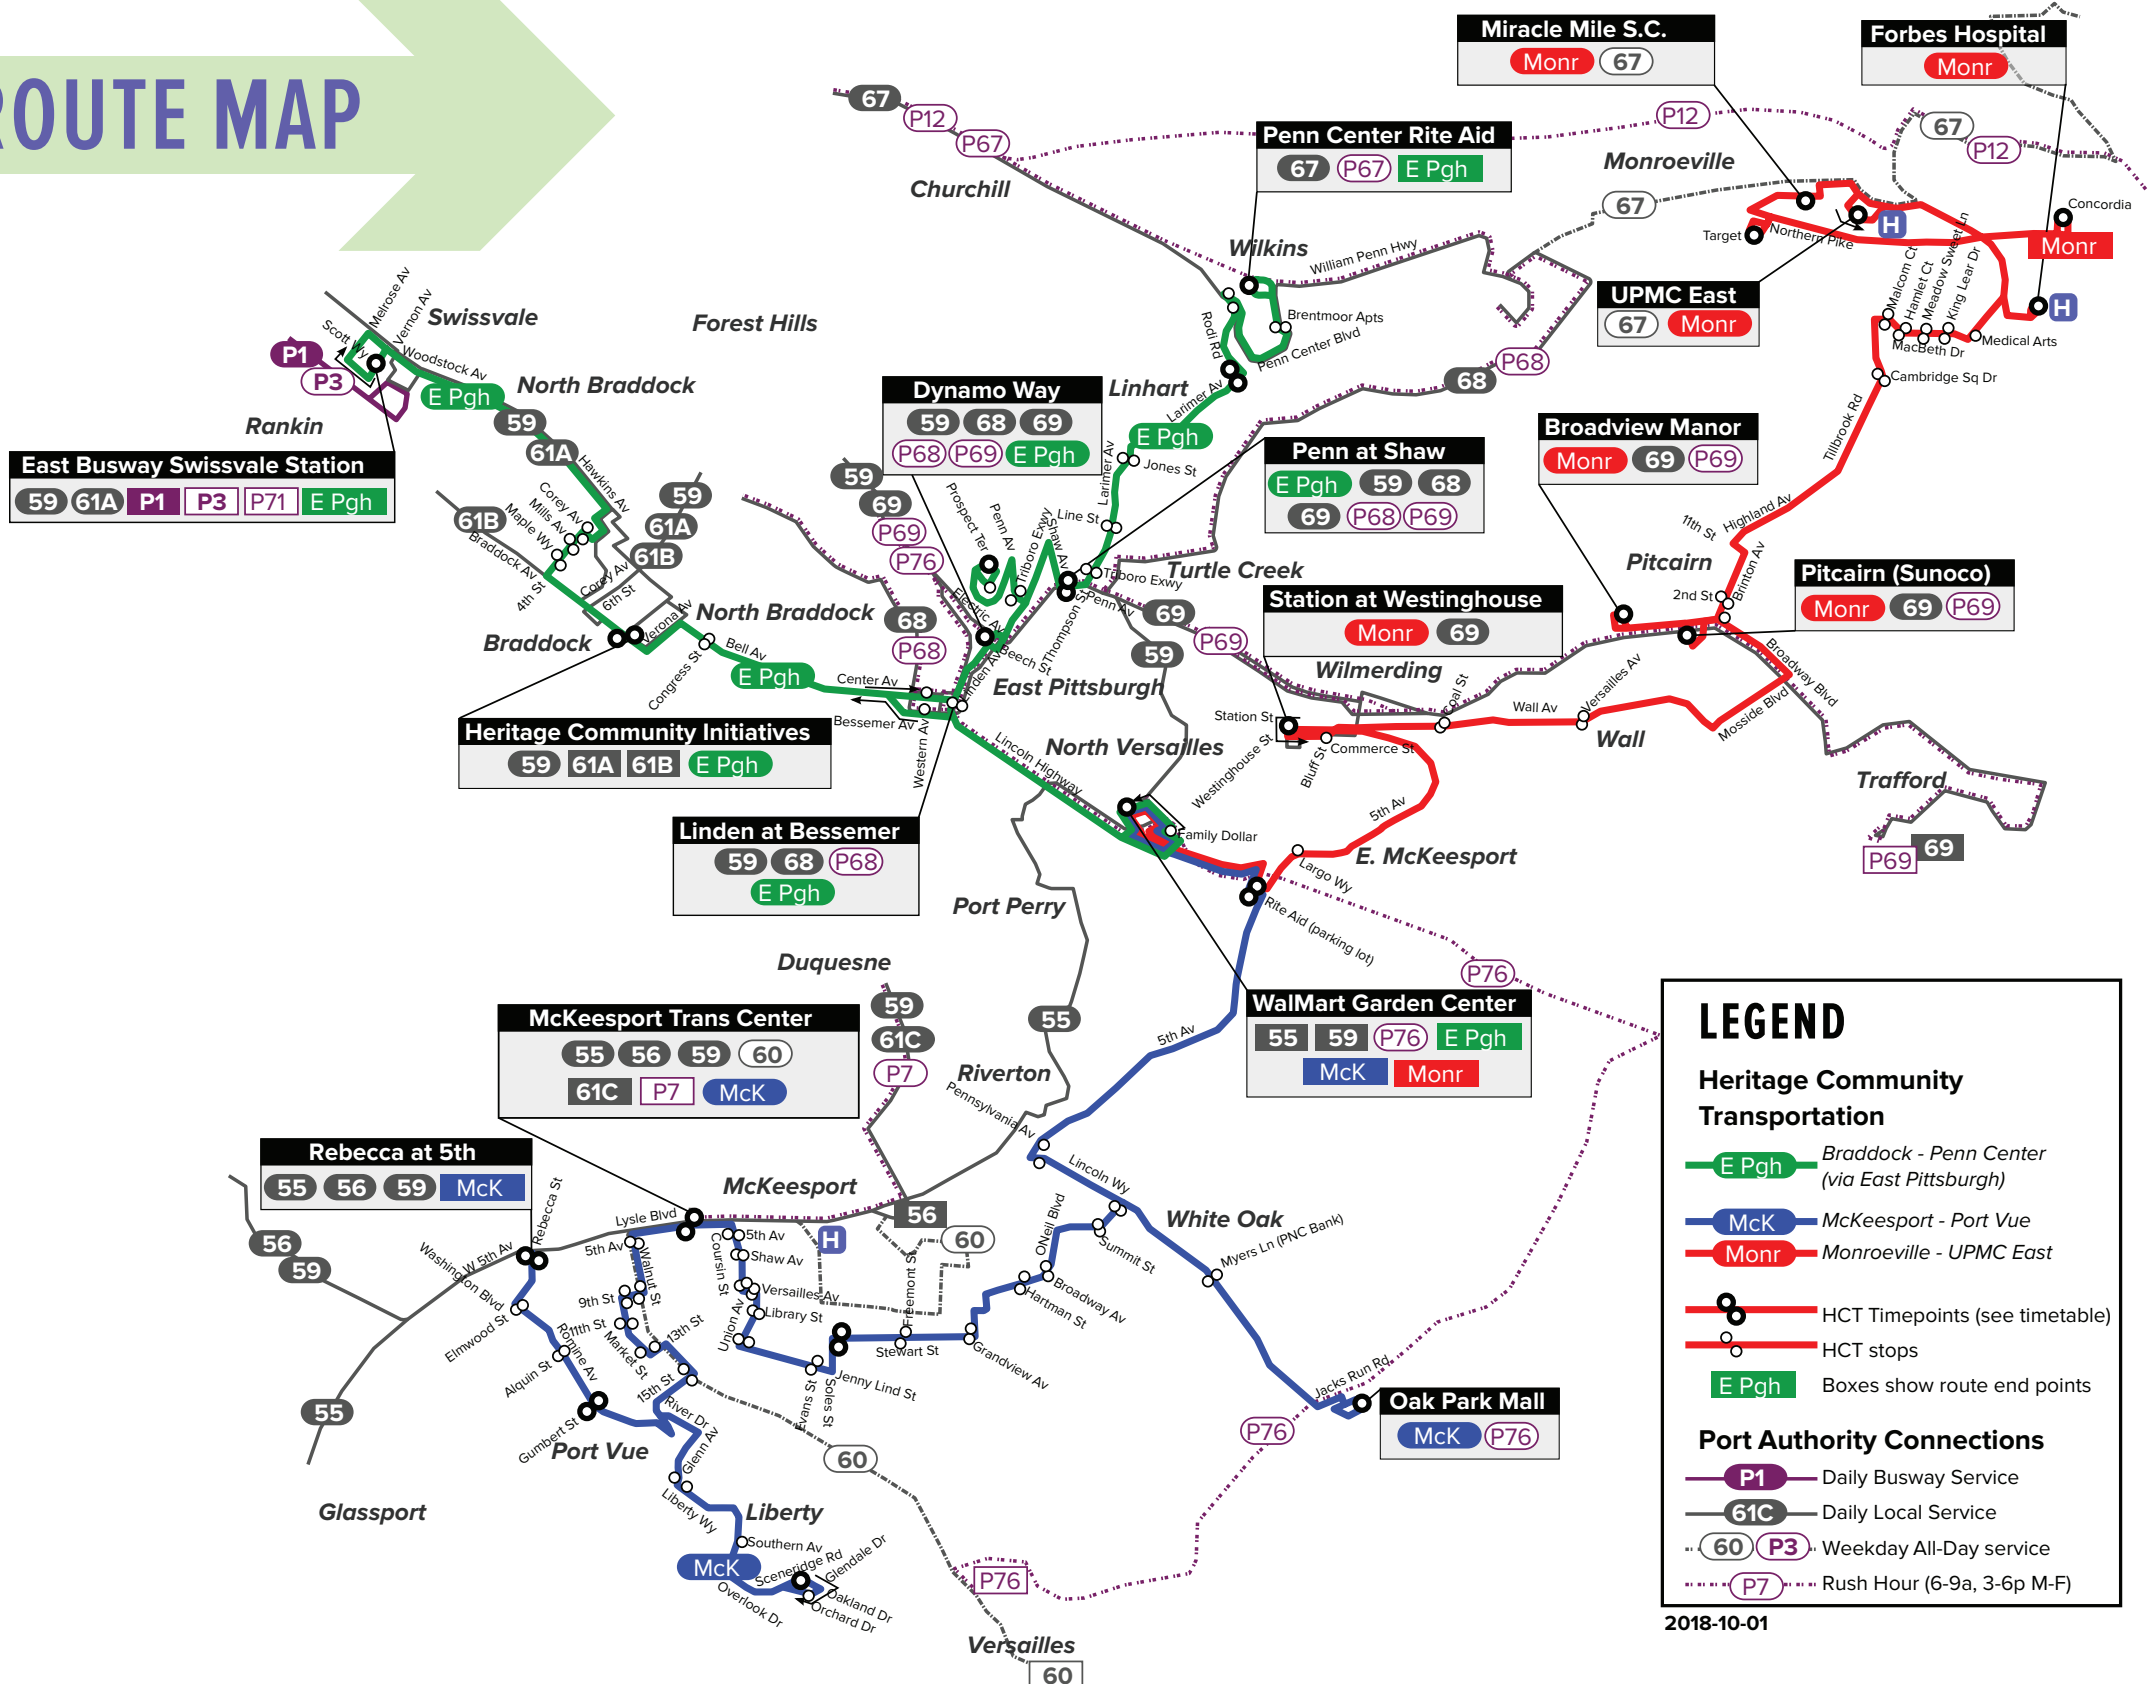

HOURS OF OPERATION

EAST PITTSBURGH ROUTE

Monday-Friday 7:46am - 8:23pm
 Saturday 9:44am - 3:23pm
 Sunday No Service

MCKEESPORT ROUTE

Monday-Friday 5:15am - 10:00pm
 Saturday 9:00am - 2:55pm
 Sunday No Service

EFFECTIVE 3/8/2021
 PRINTED 2/18/2021

ROUTE MAP

LEGEND

Heritage Community Transportation

- E Pgh Braddock - Penn Center (via East Pittsburgh)
- Mck McKeesport - Port Vue
- Monr Monroeville - UPMC East
- HCT Timepoints (see timetable)
- HCT stops
- E Pgh Boxes show route end points

Port Authority Connections

- P1 Daily Busway Service
- 61C Daily Local Service
- 60 P3 Weekday All-Day service
- P7 Rush Hour (6-9a, 3-6p M-F)

2018-10-01

SCHEDULE

EAST PITTSBURGH ROUTE – WEEKDAY SWISSVALE STATION → PENN CENTER

Swissvale Station	820 Braddock Ave	WalMart	Dynamo Way	Prospect Terrace	Penn and Shaw	Larimer and Rodi	Penn Center
			7:46 AM	7:53 AM	7:59 AM	8:04 AM	8:09 AM
9:18 AM	9:33 AM	9:48 AM	9:57 AM	10:04 AM	10:10 AM	10:15 AM	10:20 AM
11:59 AM	12:14 PM	12:29 PM	12:38 PM	12:45 PM	12:51 PM	12:56 PM	1:01 PM
2:10 PM	2:25 PM	2:40 PM	2:49 PM	2:56 PM	3:02 PM	3:07 PM	3:12 PM
4:51 PM	5:06 PM	5:21 PM	5:30 PM	5:37 PM	5:43 PM	5:48 PM	5:53 PM
7:02 PM	7:17 PM	7:32 PM	7:41 PM	7:48 PM	7:54 PM	7:59 PM	8:04 PM