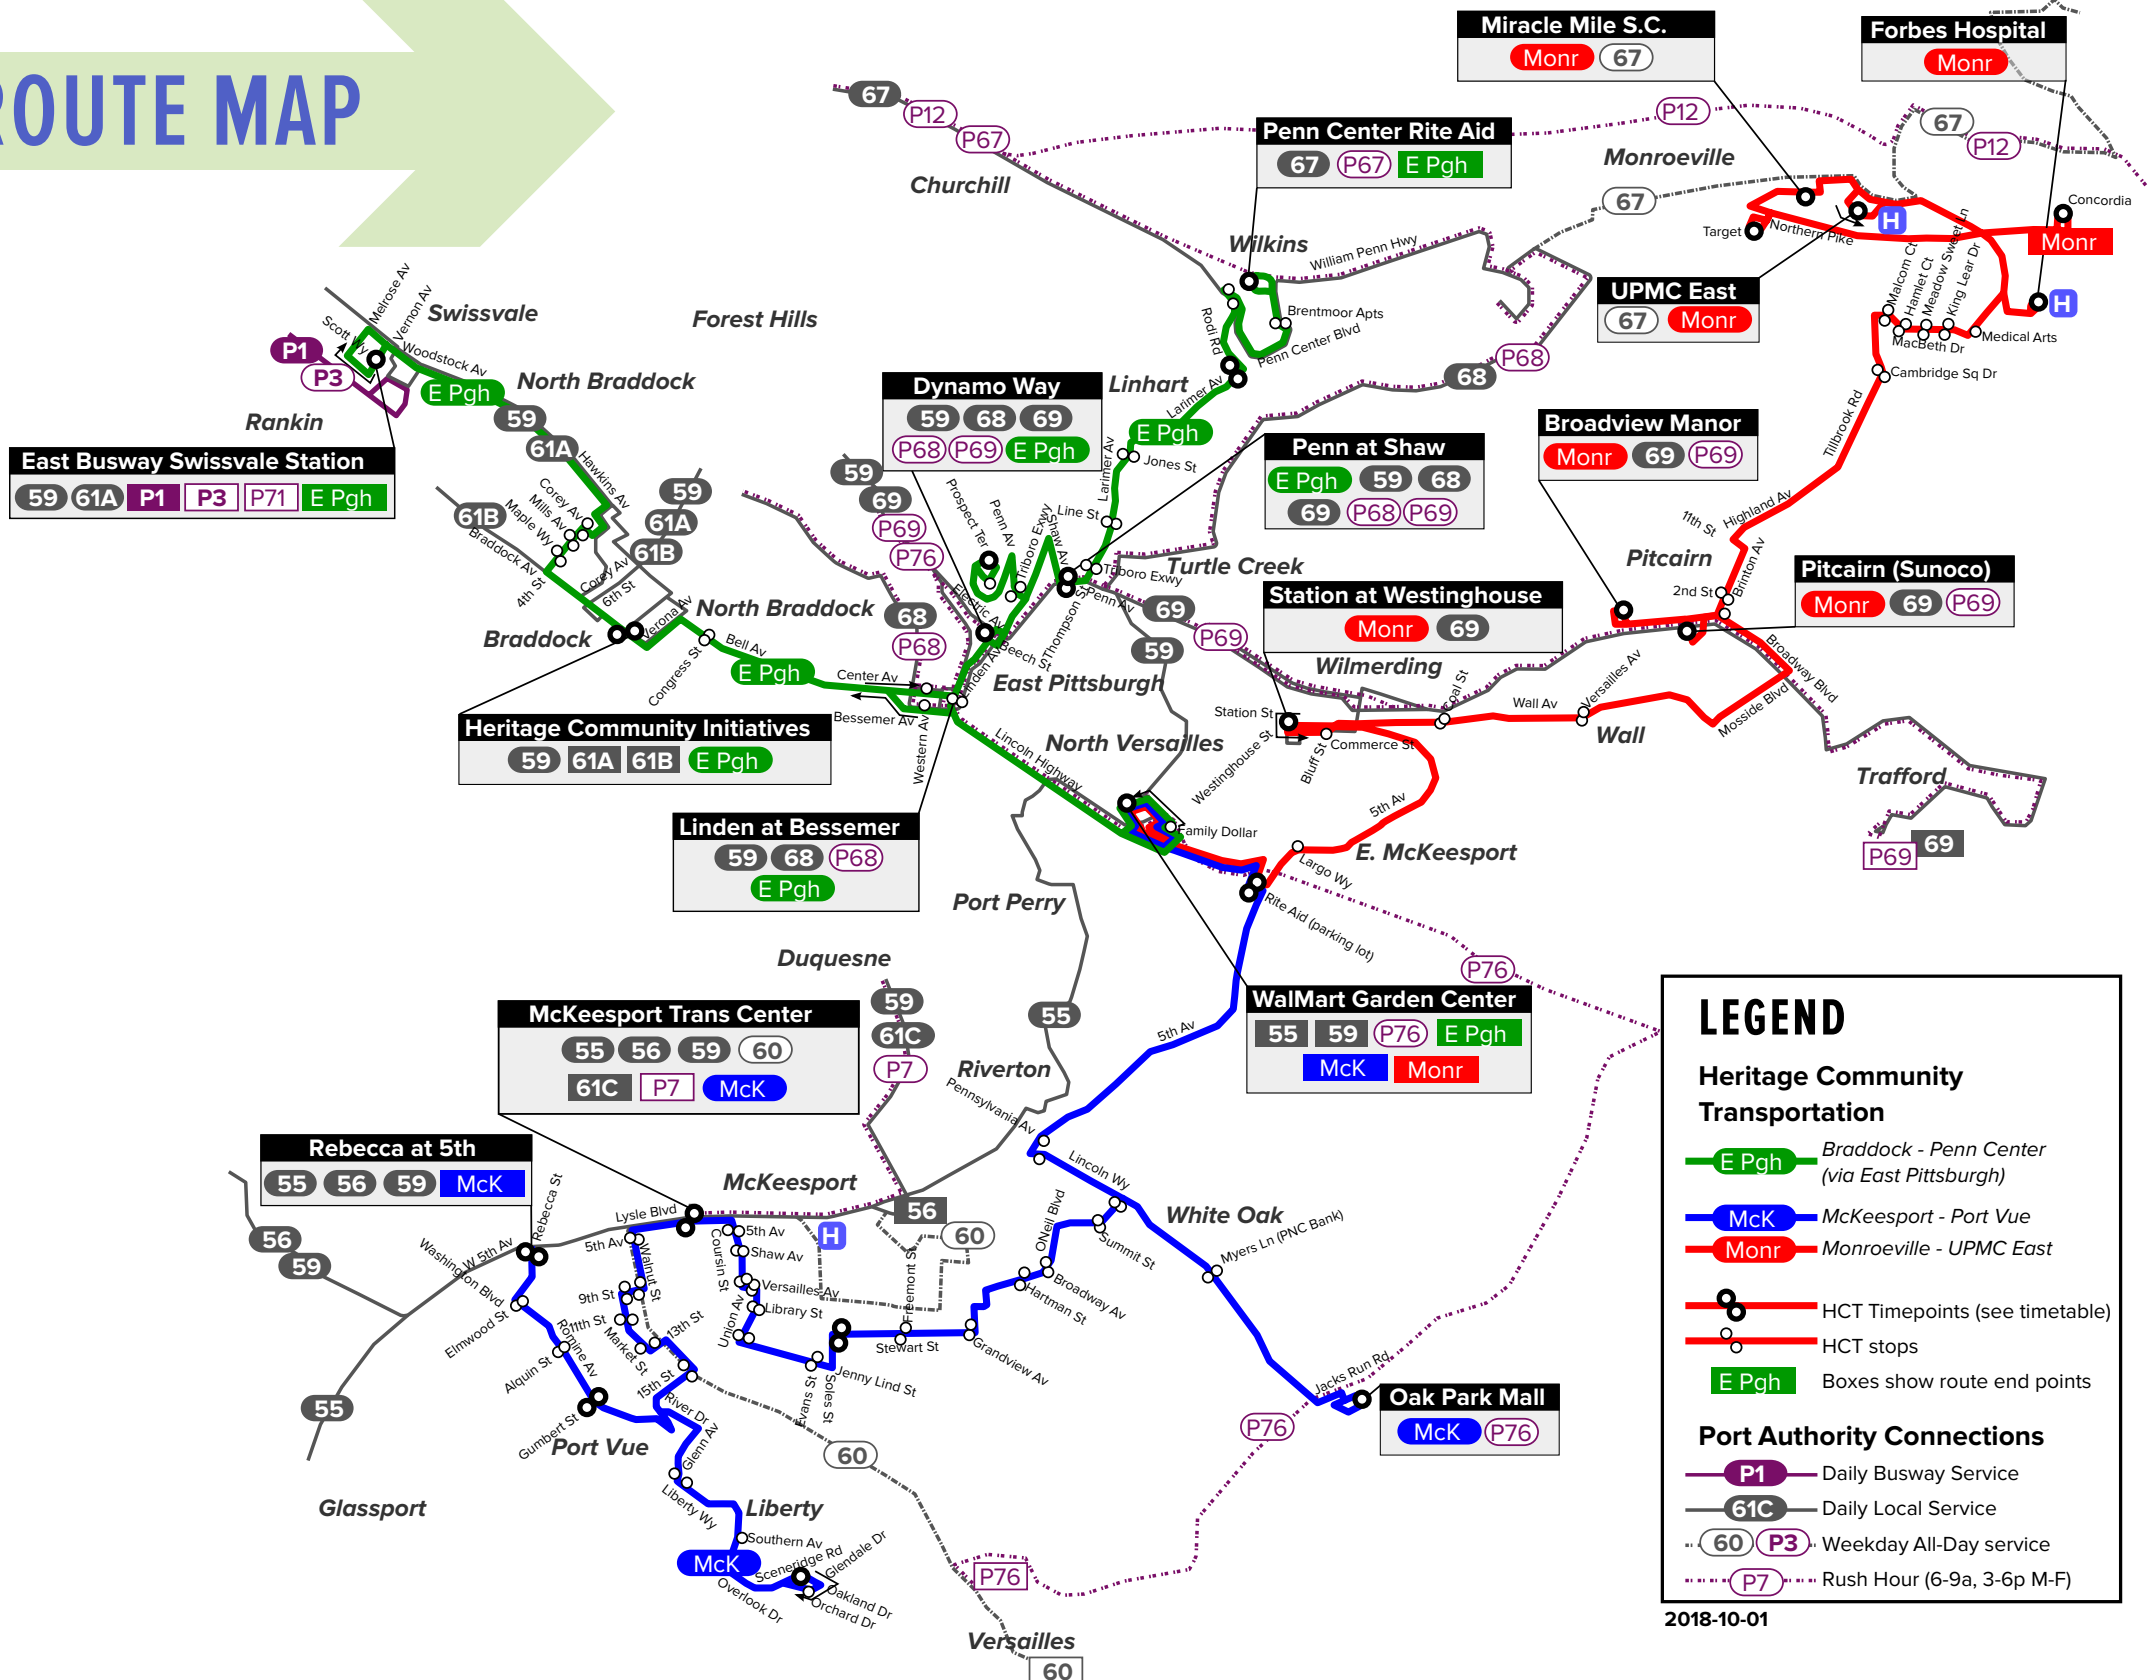

**EAST PITTSBURGH ROUTE**

Monday-Friday 5:35am - 9:59pm  
 Saturday 7:33am - 7:35pm  
 Sunday No Service

**MCKEESPORT ROUTE**

Monday-Friday 5:15am - 10:57pm  
 Saturday 6:50am - 7:02pm  
 Sunday No Service

# ROUTE MAP AND SCHEDULE

EFFECTIVE 10/12/2020  
 PRINTED 9/25/2020

820 Braddock Avenue | Braddock, PA 15104  
[www.heritageserves.org](http://www.heritageserves.org)

## ROUTE MAP

**LEGEND**

**Heritage Community Transportation**

- E Pgh** Braddock - Penn Center (via East Pittsburgh)
- Mck** McKeesport - Port Vue
- Monr** Monroeville - UPMC East
- HCT Timepoints** (see timetable)
- HCT stops**
- Boxes** show route end points

**Port Authority Connections**

- P1** Daily Busway Service
- 61C** Daily Local Service
- 60 P3** Weekday All-Day service
- P7** Rush Hour (6-9a, 3-6p M-F)

2018-10-01