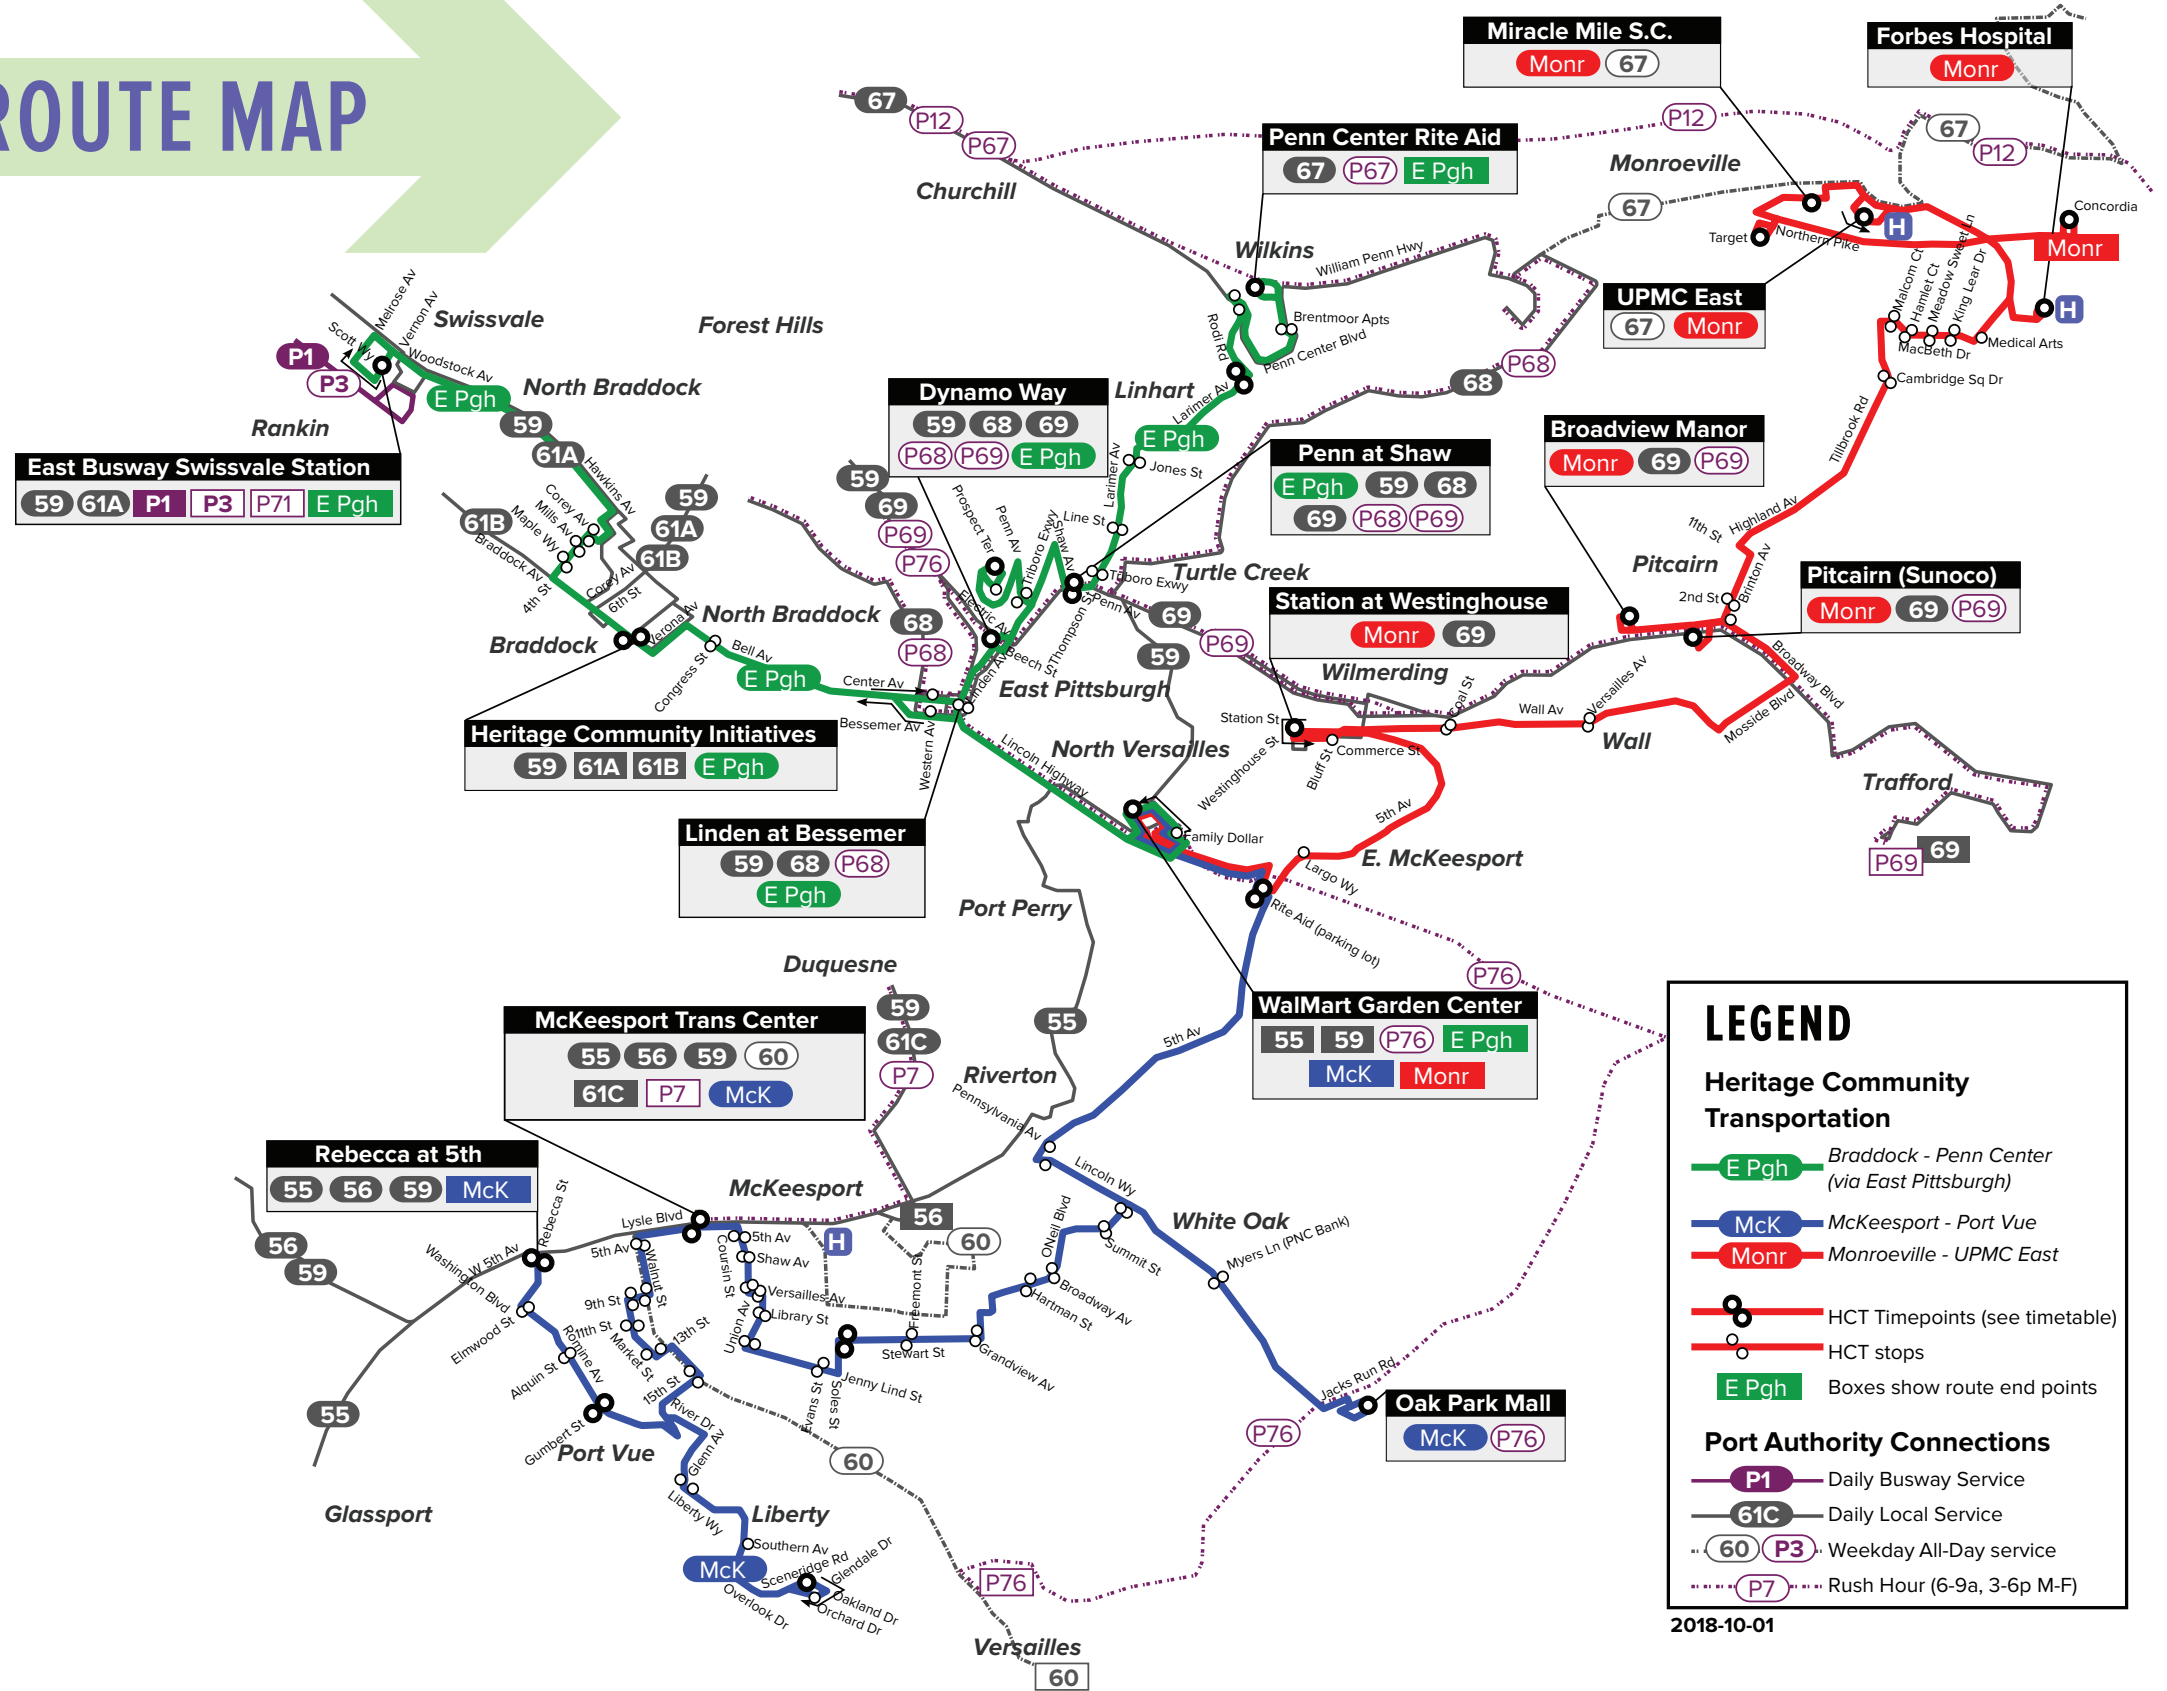

HOURS OF OPERATION

EAST PITTSBURGH ROUTE

Monday-Friday 5:35am - 10:18pm
 Saturday 7:33am - 7:38pm
 Sunday No Service

MCKEESPORT ROUTE

Monday-Friday 5:15am - 10:57pm
 Saturday 6:50am - 7:02pm
 Sunday No Service

EFFECTIVE 2/15/2019

ROUTE MAP

SCHEDULE

EAST PITTSBURGH ROUTE – WEEKDAY SWISSVALE STATION → PENN CENTER

Swissvale Station	820 Braddock Ave	WalMart	Dynamo Way	Prospect Terrace	Penn and Shaw	Larimer and Rodi	Penn Center
			5:35 AM	5:42 AM	5:48 AM	5:53 AM	5:58 AM
7:00 AM	7:15 AM	7:23 AM	7:32 AM	7:39 AM	7:45 AM	7:50 AM	7:55 AM
9:27 AM	9:42 AM	9:50 AM	9:59 AM	10:06 AM	10:12 AM	10:17 AM	10:22 AM
11:24 AM	11:39 AM	11:47 AM	11:56 AM	12:03 PM	12:09 PM	12:14 PM	12:19 PM
1:21 PM	1:36 PM	1:44 PM	1:53 PM	2:00 PM	2:06 PM	2:11 PM	2:16 PM
3:18 PM	3:33 PM	3:41 PM	3:50 PM	3:57 PM	4:03 PM	4:08 PM	4:13 PM
5:45 PM	6:00 PM	6:08 PM	6:17 PM	6:24 PM	6:30 PM	6:35 PM	6:40 PM
7:42 PM	7:57 PM	8:05 PM	8:14 PM	8:21 PM	8:27 PM	8:32 PM	8:37 PM
9:39 PM	9:54 PM	10:02 PM	10:11 PM	10:18 PM			

EAST PITTSBURGH ROUTE – SATURDAY SWISSVALE STATION → PENN CENTER

Swissvale Station	820 Braddock Ave	WalMart	Dynamo Way	Prospect Terrace	Penn and Shaw	Larimer and Rodi	Penn Center
			7:33 AM	7:40 AM	7:46 AM	7:51 AM	7:56 AM
8:58 AM	9:13 AM	9:21 AM	9:30 AM	9:37 AM	9:43 AM	9:48 AM	9:53 AM
11:25 AM	11:40 AM	11:48 AM	11:57 AM	12:04 PM	12:10 PM	12:15 PM	12:20 PM
1:22 PM	1:37 PM	1:45 PM	1:54 PM	2:01 PM	2:07 PM	2:12 PM	2:17 PM
3:49 PM	4:04 PM	4:12 PM	4:21 PM	4:28 PM	4:34 PM	4:39 PM	4:44 PM
5:46 PM	6:01 PM	6:09 PM	6:18 PM	6:25 PM	6:31 PM	6:36 PM	6:41 PM